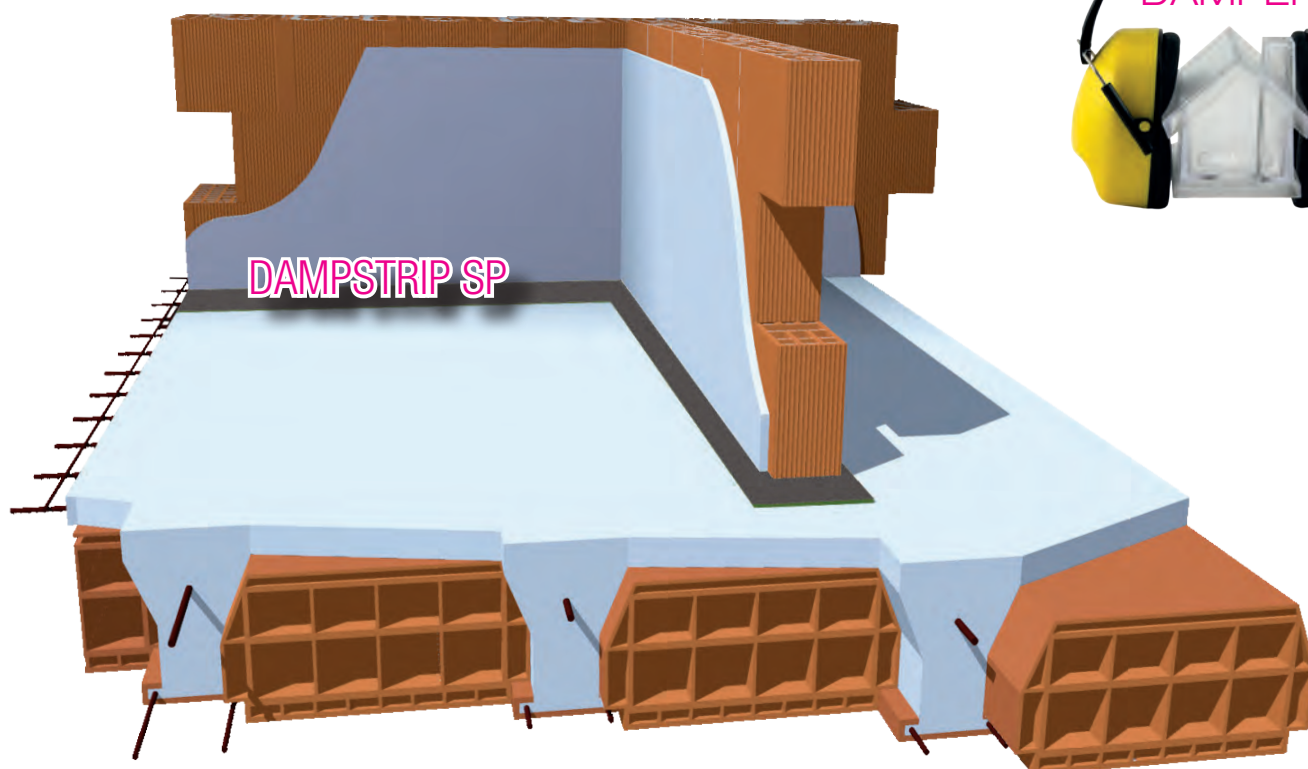

damp strip SP

Strisce in gomma sottoparete spessore mm 3

Articolo	Dimensioni cm	Prezzo €/ML
DAMP STRIP SP 15	800 x 15	1,165
DAMP STRIP SP 20	800 x 20	1,553
DAMP STRIP SP 25	800 x 25	1,941
DAMP STRIP SP 30	800 x 30	2,329
DAMP STRIP SP 35	800 x 35	2,717
DAMP STRIP SP 40	800 x 40	3,105
DAMP STRIP SP 45	800 x 45	3,494
DAMP STRIP SP 50	800 x 50	3,882
DAMP STRIP SP 55	800 x 55	4,270
DAMP STRIP SP 60	800 x 60	4,658